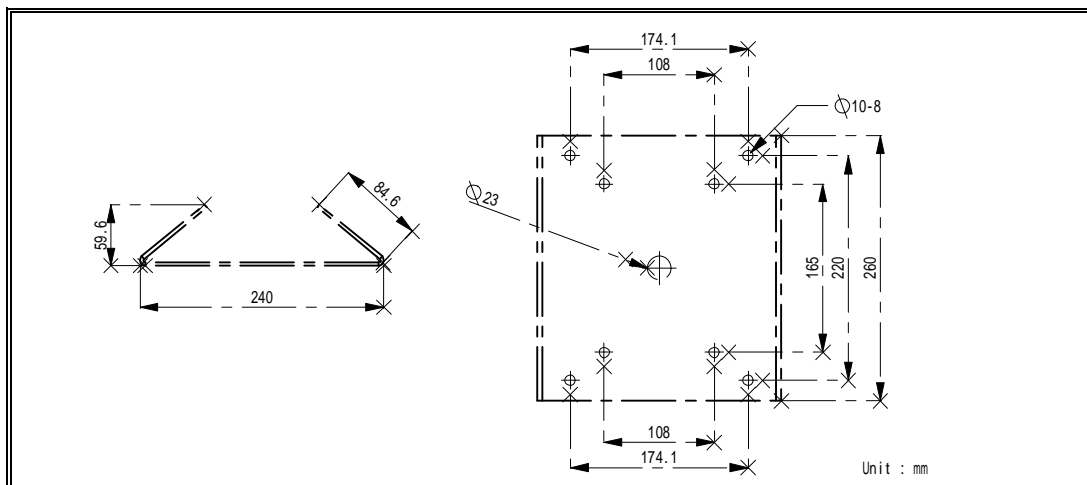

SAD708+SDS700/NIC900 speed domes series

Specification

Features	
• Pole Adaptor	
• Support up to 10 kg	
• Compatible with Messoa SDS700 series speed domes: SAD710/SDS711/SDS730/SDS750 NIC900 series IP speed domes: NIC910/NIC911/NIC930/NIC950	
• Options: SAD704/SAD705/SAD709	
Mechanical Specifications	
Construction	Aluminum
Color	white
Dimensions (WxHxD)	240mm x 260mm x 59.6mm
Weight (KG)	1 kg
Ordering information	
Model	SAD708
Shipping size	260mm x 290mm x 90mm
Shipping weight	1.2 kg